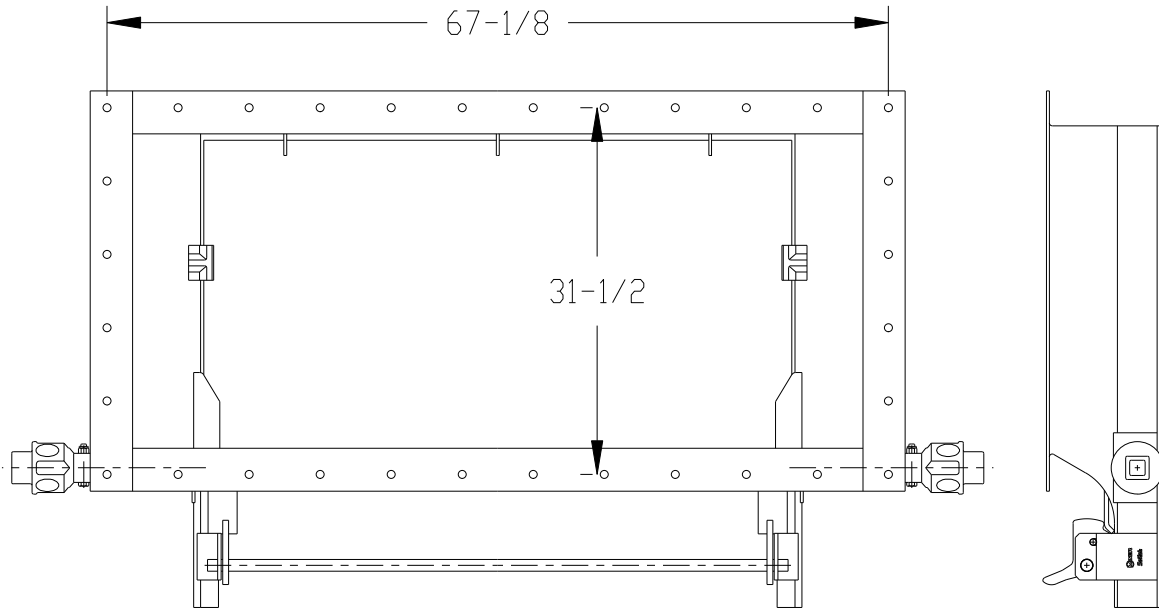

1200 EAST STATE STREET

GENEVA, IL 60134

24 x 48 SelfLOK Outlet Gate
MKE8130
Arrangement Drawing 30675

DOOR ASSEMBLY
MKE8542

OPERATING HANDLE
MKE5651-3

DOOR EXTENSION
MKE8024

OPERATING SHAFT
MKE10202

RACK
MKE10113

SelfLOK ASSEMBLY
MKE10361

DOOR EXTENSION
MKE7028

1/2-20 STOP NUT
P30000615

1/2-20 BOLT
P30000611

PINION
MKE7029-1