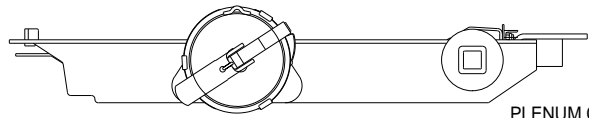

35-1/8  
W.P.

24 x 30 Grvac  
MKE10146  
Arrangement Dwg. M-119-3

37-3/16 W.P.

1200 EAST STATE STREET

GENEVA, IL 60134

PLENUM CHAMBER ASSEMBLY  
MKE6928

PLENUM HOOD W/SPACERS  
MKE6292

SEAL PIN WITH CHAIN  
MKE6210-1

PLENUM OPERATING  
SHAFT  
MKE6294

VACUUM CAP W/CHAIN  
MKE5967

RING GASKET  
MKE5739 OR MKE5739WHITE

DOOR OPERATING  
SHAFT  
MKE10138-1

BOLT FOR PLENUM  
HOOD, 3/8-16 X  
3/4 LG. NYLOCK  
(2) REQ'D  
P30000400