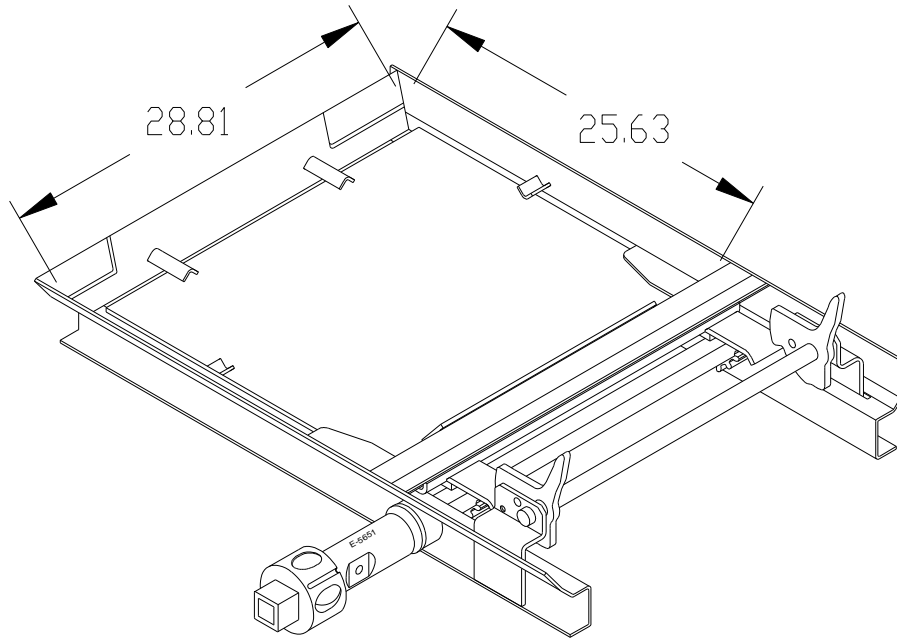

1200 EAST STATE STREET

GENEVA, IL 60134

13 x 24 SelfLOK Gate  
MKE8671 (LH) As Shown/MKE8672 (RH) Reverse  
Arrangement Dwg. 31814  
Schedule 3161

OPERATING HANDLE  
MKE5651

1/2-20 UNF  
BOLT  
P30000611

1/2-20 UNF  
ELASTIC STOP NUT  
P30000615

PINION  
MKE7029-1

OPERATING SHAFT - 1 1/4 SQ.  
MKE7763

SELFLOK ASSEMBLY  
MKE7937

BUSHING  
MKE4927

PIN  
P30000616

DOOR ASSEMBLY WITH RACKS  
MKE7921

RACK  
MKE8859

RACK WITH STOP  
MKE8029

LOCK SLIDE  
MKE8546