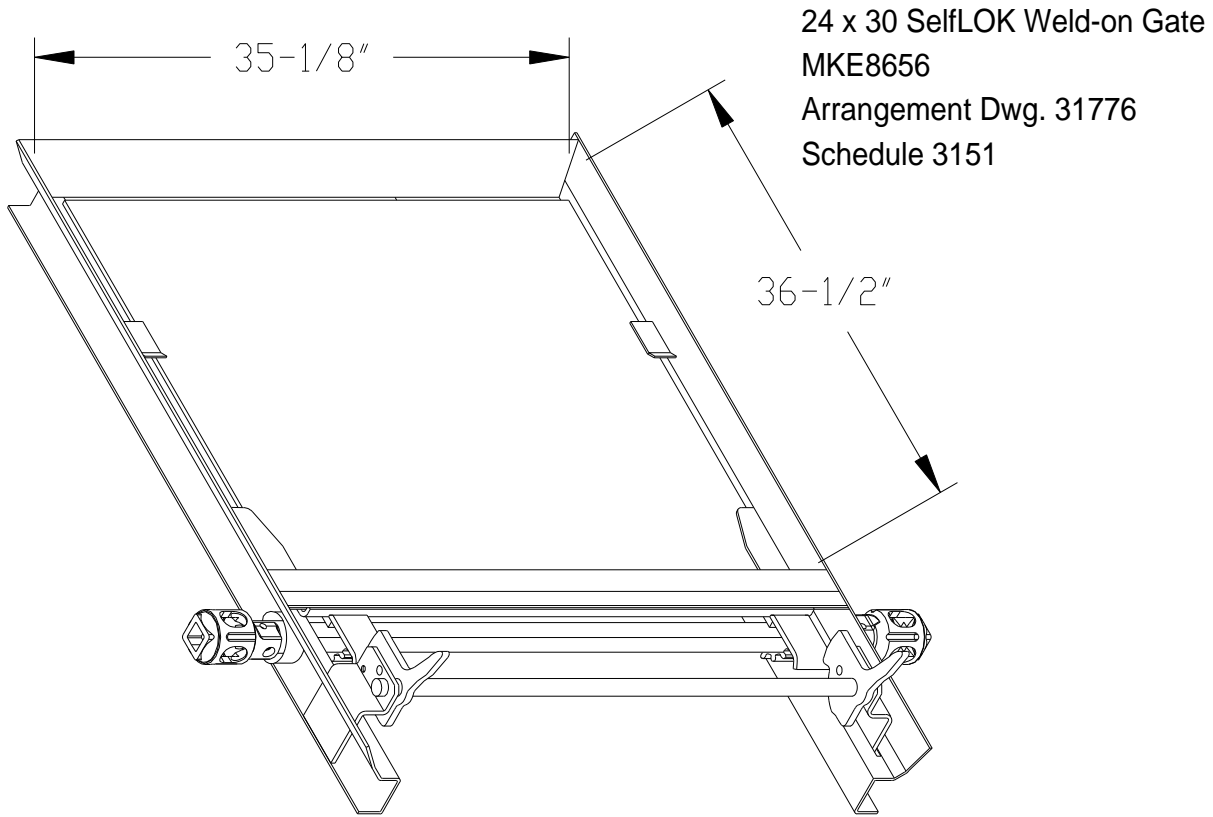

1200 EAST STATE STREET

GENEVA, IL 60134

OPERATING HANDLE  
MKE8261

1/2-20 UNF  
BOLT  
P30000611

1/2-20 UNF  
ELASTIC STOP NUT  
P30000615

PINION  
MKE7029-1

OPERATING SHAFT - 1 1/4 SQ.  
MKE7123

DOOR ASSEMBLY WITH RACKS  
MKE8134

SELFLOK ASSEMBLY  
MKE8663

RACK WITH LOCK SLIDE  
MKE8030

RACK WITH STOP  
MKE8029