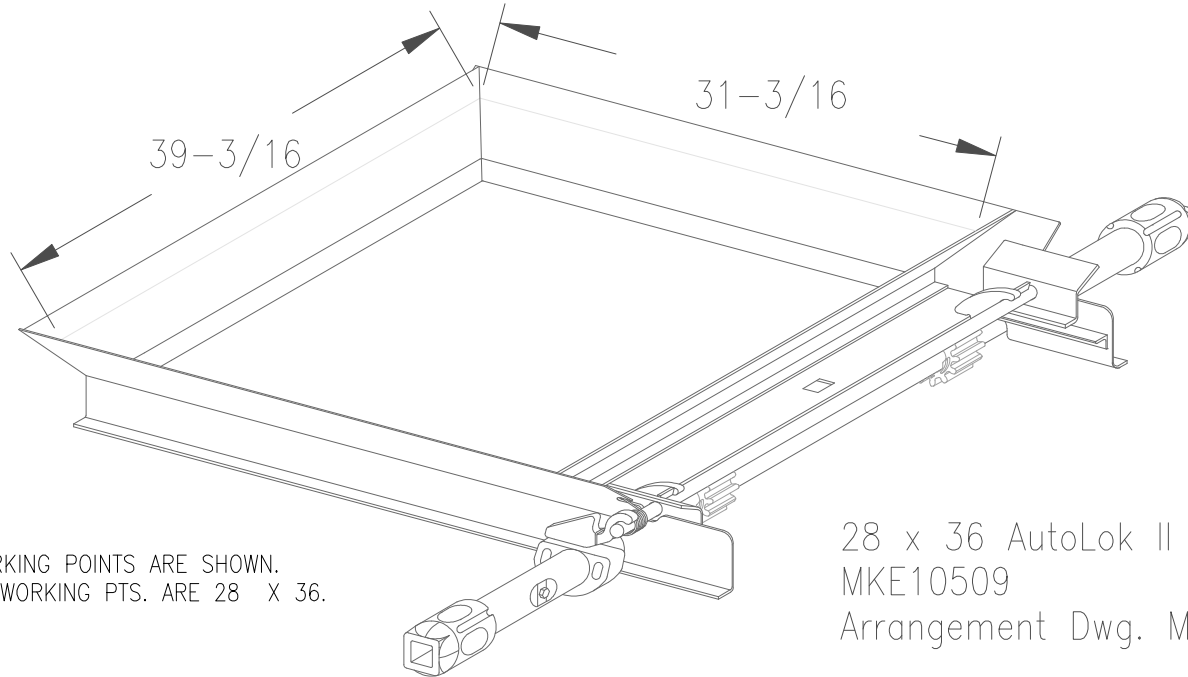

1200 EAST STATE STREET

GENEVA, IL 60134

28 x 36 AutoLok II Gate
MKE10509

Arrangement Dwg. M-98-74