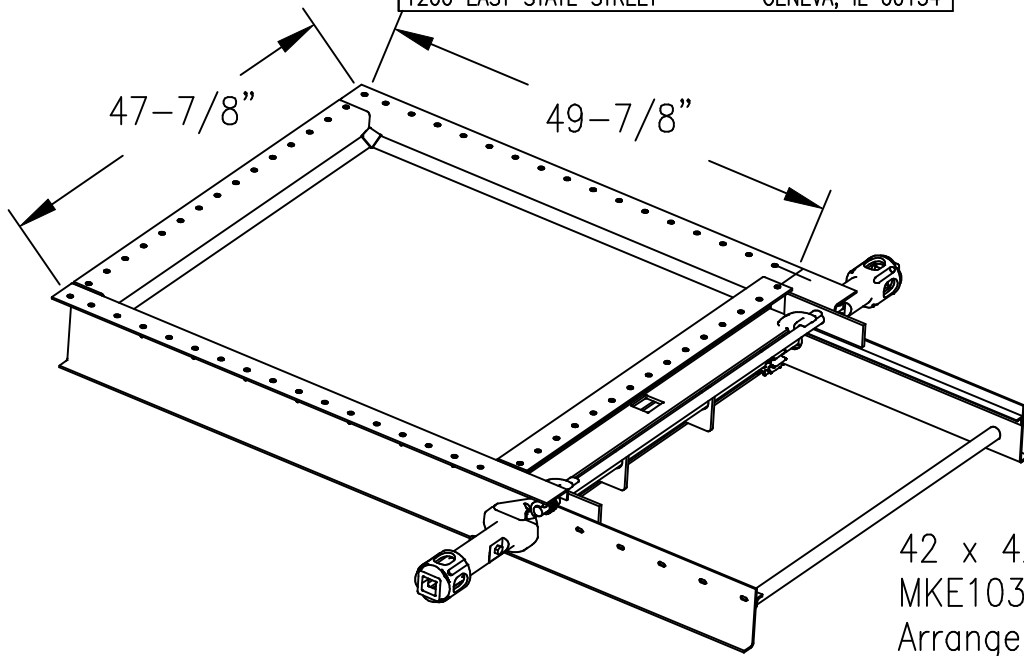

1200 EAST STATE STREET

GENEVA, IL 60134

42 x 42 AutoLok II Gate
MKE10377
Arrangement Dwg. M-151-2