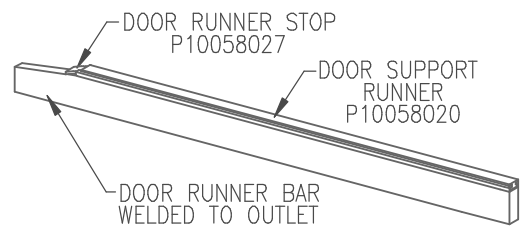

1200 EAST STATE STREET

GENEVA, IL 60134

30 x 30 AutoLok II Gate
MKE10201
Arrangement Dwg. M-108-9

OPERATING SHAFT - 1 1/4 SQ.
MKE10085

AUTOLOK II ASSEMBLY
MKE10358

OPERATING HANDLE W/CAM
MKE10080

1/2-20 UNF BOLT
P30000611
1/2-20 UNF ELASTIC STOP NUT
P30000615

SLIP PINION
MKE10129

LOCK SPRING
MKE10068

SIDE SEAL
MKE10065
END SEAL
MKE10066

DOOR RUNNER STOP
P10058027
DOOR SUPPORT RUNNER
P10058020
DOOR RUNNER BAR
WELDED TO OUTLET

RACK
MKE10111

RACK WITH STOP
MKE10112