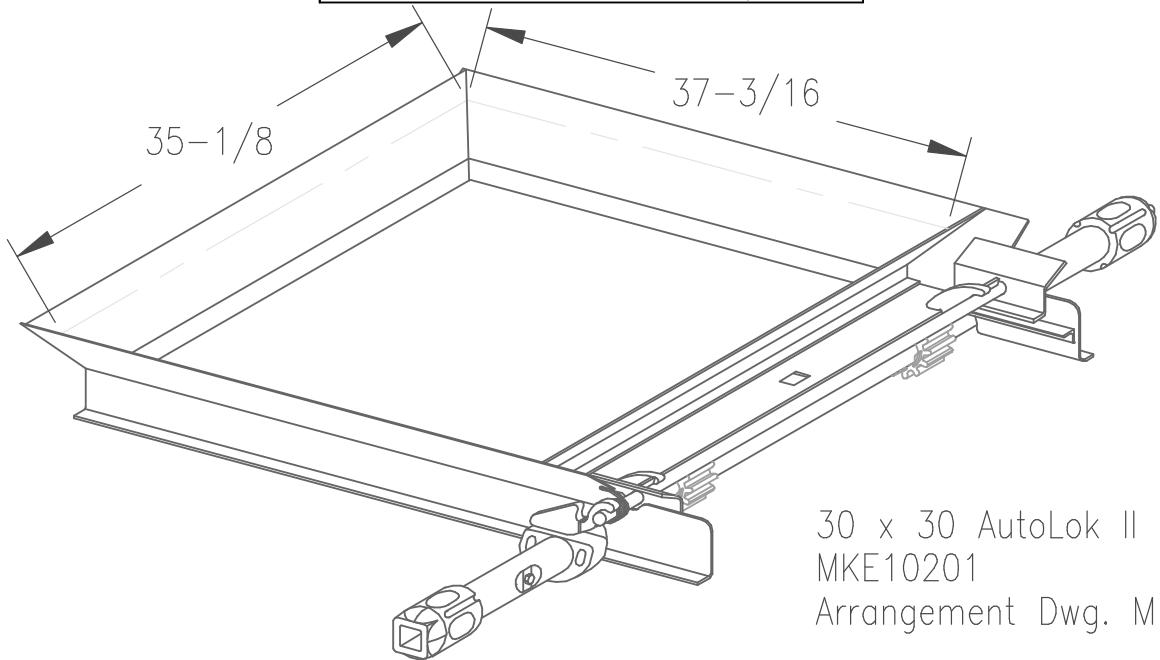

1200 EAST STATE STREET

GENEVA, IL 60134

30 x 30 AutoLok II Gate
MKE10201
Arrangement Dwg. M-108-9

OPERATING SHAFT - 1 1/4 SQ.
MKE10085

AUTOLOK II ASSEMBLY
MKE10358

OPERATING HANDLE W/CAM
MKE10080

1/2-20 UNF BOLT
P30000611
1/2-20 UNF ELASTIC STOP NUT
P30000615

SLIP PINION
MKE10129

LOCK SPRING
MKE10068

SIDE SEAL
MKE10065
END SEAL
MKE10066

DOOR RUNNER STOP
P10058027
DOOR SUPPORT RUNNER
P10058020
DOOR RUNNER BAR
WELDED TO OUTLET

RACK
MKE10111

RACK WITH STOP
MKE10112