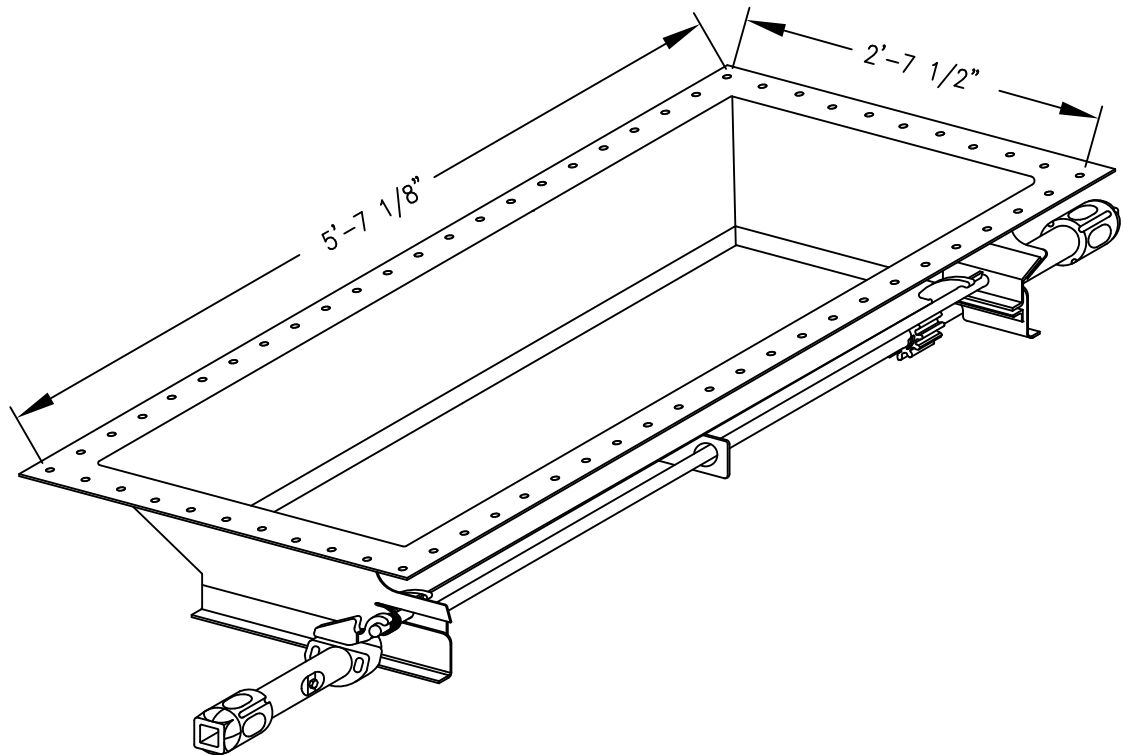

1200 EAST STATE STREET

GENEVA, IL 60134

13 x 42 AutoLok II Gate  
MKE10183 (64 Holes with Bag Holder)  
Arrangement Drawing M-99-32

OPERATING HANDLE W/CAM  
MKE10080

OPERATING SHAFT - 1 1/4 SQ.  
MKE10119

1/2-20 UNF  
BOLT  
P30000611

1/2-20 UNF  
ELASTIC STOP NUT  
P30000615

SLIP PINION  
MKE10129

SIDE SEAL  
MKE10121

END SEAL  
MKE10122

DOOR ASSEMBLY WITH RACKS  
MKE10179

AUTOLOK II ASSEMBLY  
MKE10356

LOCK SPRING  
MKE10068