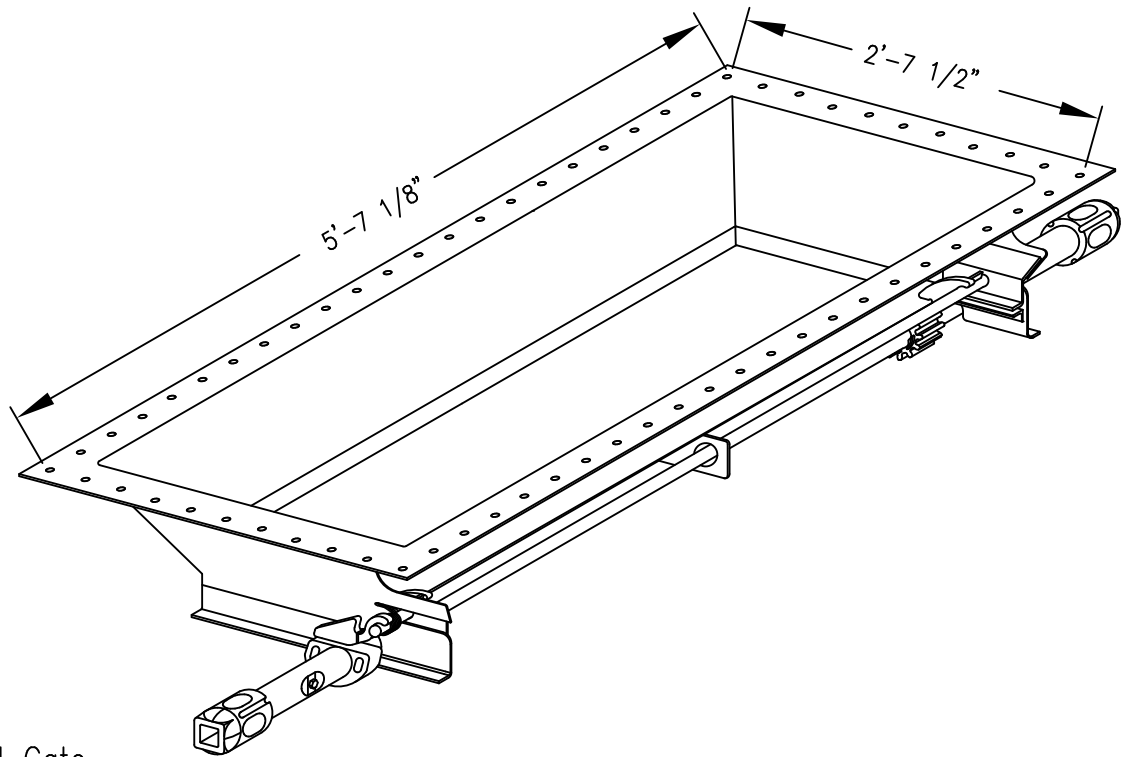

1200 EAST STATE STREET

GENEVA, IL 60134

13 x 42 AutoLok II Gate

MKE10181K (64 Holes with Brush Seals)

MKE10183K (64 Holes with Brush Seals and Bag Holder)

MKE10183D (64 Holes with Brush Seals, Bag Holder and False Hood)

Arrangement Drawing M-99-79

OPERATING HANDLE W/CAM
MKE10080

OPERATING SHAFT - 1 1/4 SQ.
MKE10119

1/2-20 UNF
BOLT
P30000611

1/2-20 UNF
ELASTIC STOP NUT
P30000615

SLIP PINION
MKE10129

SIDE SEAL
MKE10121

END SEAL
MKE10122