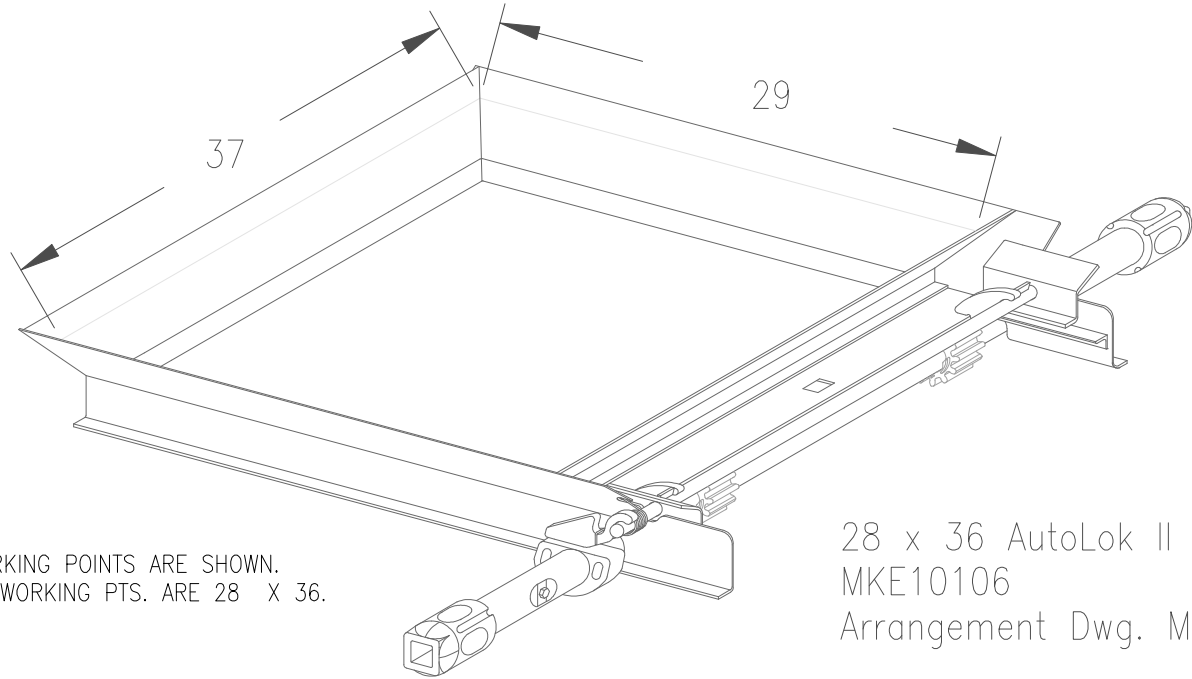

1200 EAST STATE STREET

GENEVA, IL 60134

NOTE:
MAX. WORKING POINTS ARE SHOWN.
NOMINAL WORKING PTS. ARE 28 X 36.

28 x 36 AutoLok II Gate
MKE10106
Arrangement Dwg. M-98-10

OPERATING SHAFT - 1 1/4 SQ.
MKE10085

AUTOLOK II ASSEMBLY
MKE10358

OPERATING HANDLE W/CAM
MKE10080

1/2-20 UNF BOLT
P30000611

1/2-20 UNF ELASTIC STOP NUT
P30000615

SLIP PINION
MKE10129

LOCK SPRING
MKE10068

SIDE SEAL
MKE10109

END SEAL
MKE10066