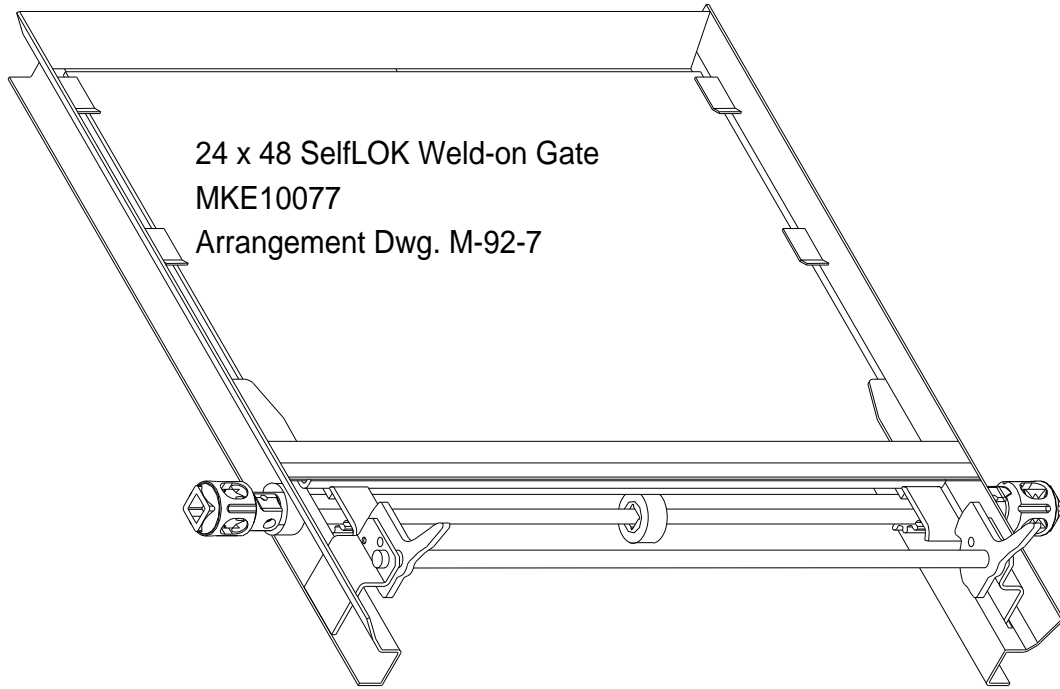

1200 EAST STATE STREET

GENEVA, IL 60134

24 x 48 SelfLOK Weld-on Gate  
MKE10077  
Arrangement Dwg. M-92-7

OPERATING HANDLE  
MKE8261

1/2-20 UNF  
BOLT  
P30000611

1/2-20 UNF  
ELASTIC STOP NUT  
P30000615

PINION  
MKE7029-1

OPERATING SHAFT - 1 1/4 SQ.  
MKE10079

DOOR ASSEMBLY WITH RACKS  
MKE10070

BUSHING  
MKE6303

SELFLOK ASSEMBLY  
MKE10086

RACK WITH LOCK SLIDE  
MKE8030

RACK WITH STOP  
MKE8029