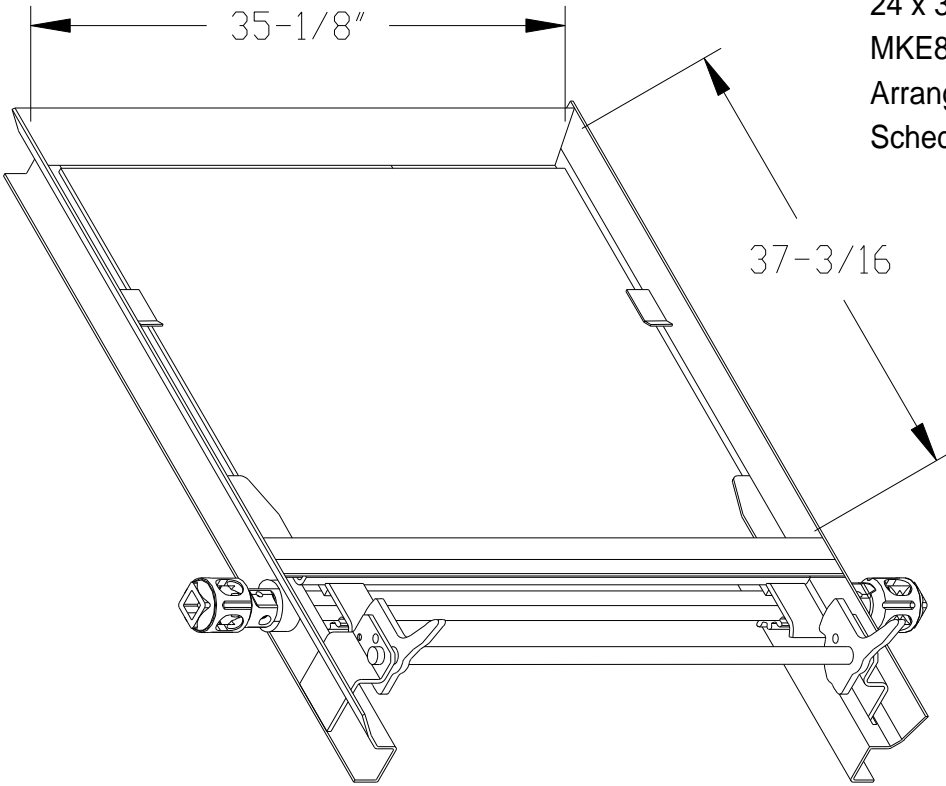

1200 EAST STATE STREET

GENEVA, IL 60134

24 x 30 SelfLOK Weld-on Gate
MKE8658
Arrangement Dwg. 31778
Schedule 3152

OPERATING HANDLE
MKE8261

1/2-20 UNF
BOLT
P30000611

1/2-20 UNF
ELASTIC STOP NUT
P30000615

PINION
MKE7029-1

OPERATING SHAFT - 1 1/4 SQ.
MKE7123

DOOR ASSEMBLY WITH RACKS
MKE8134

SELFLOK ASSEMBLY
MKE8663

RACK WITH LOCK SLIDE
MKE8030

RACK WITH STOP
MKE8029