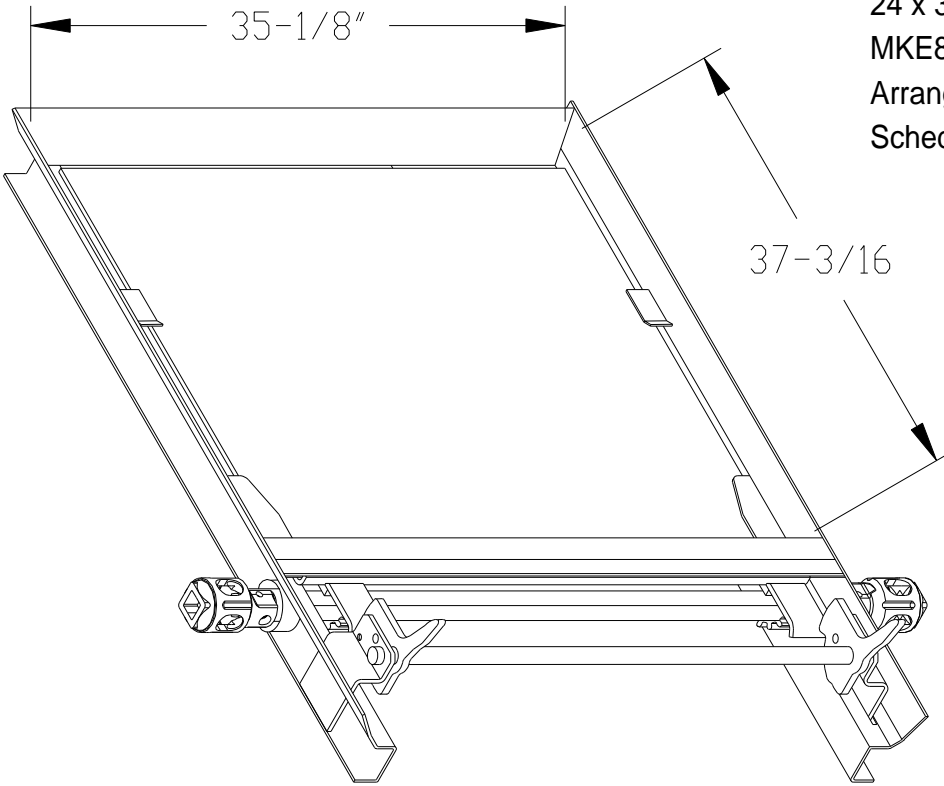

1200 EAST STATE STREET

GENEVA, IL 60134

24 x 30 SelfLOK Weld-on Gate  
MKE8658  
Arrangement Dwg. 31778  
Schedule 3152

OPERATING HANDLE  
MKE8261

1/2-20 UNF  
BOLT  
P30000611

1/2-20 UNF  
ELASTIC STOP NUT  
P30000615

PINION  
MKE7029-1

OPERATING SHAFT - 1 1/4 SQ.  
MKE7123

DOOR ASSEMBLY WITH RACKS  
MKE8134

SELFLOK ASSEMBLY  
MKE8663

RACK WITH LOCK SLIDE  
MKE8030

RACK WITH STOP  
MKE8029