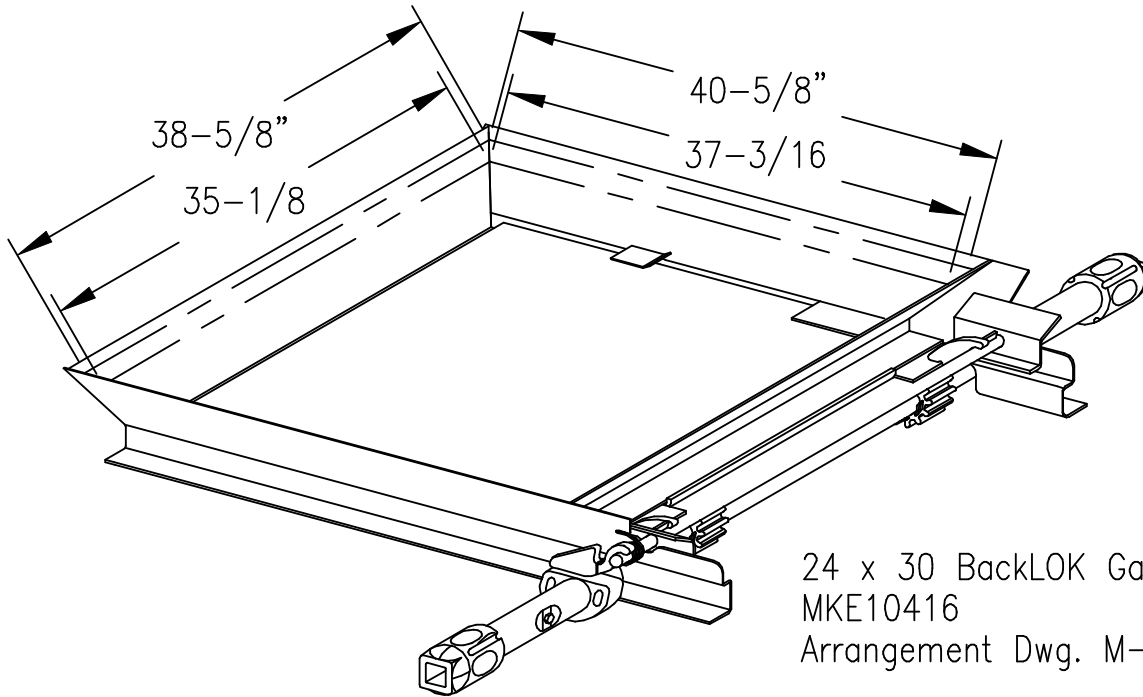

1200 EAST STATE STREET GENEVA, IL 60134

24 x 30 BackLOK Gate  
MKE10416  
Arrangement Dwg. M-139-26