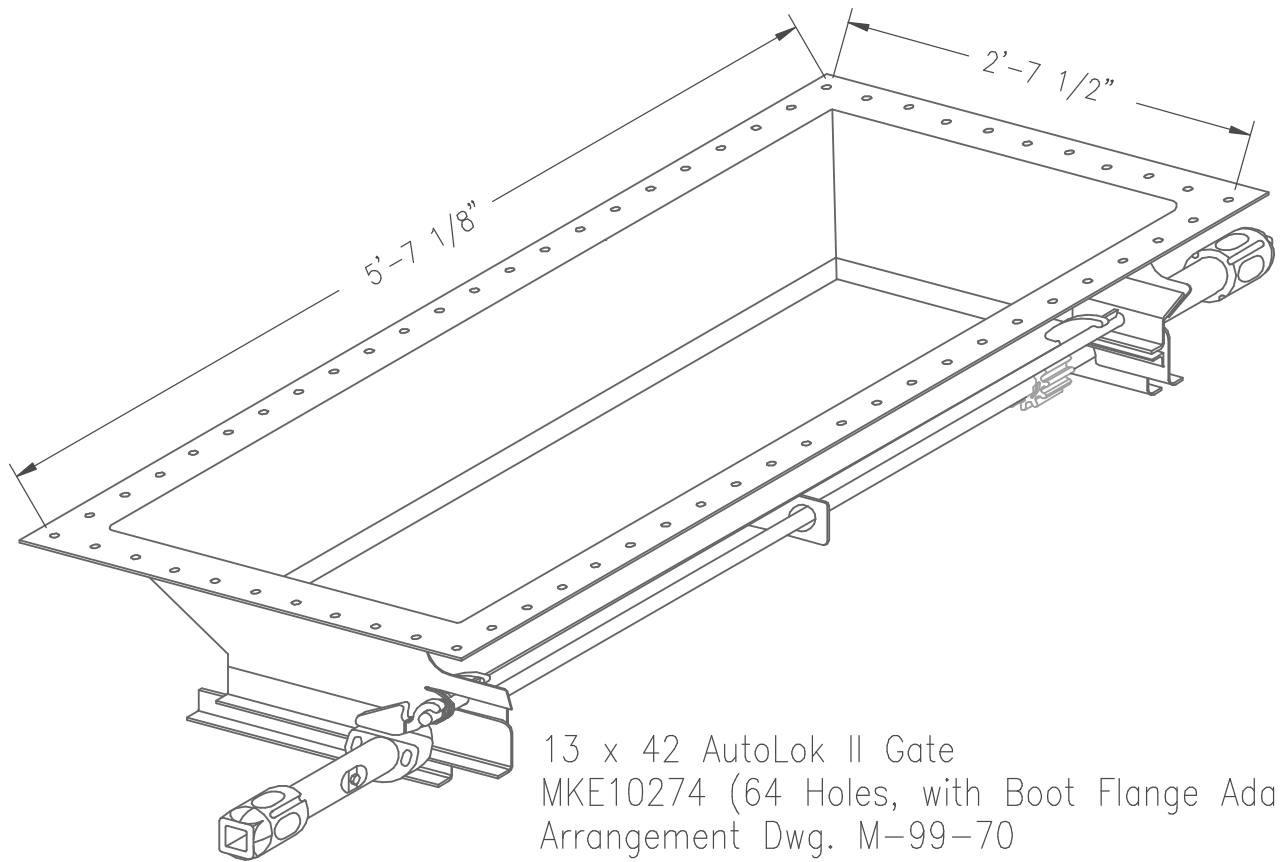

1200 EAST STATE STREET

GENEVA, IL 60134

OPERATING HANDLE W/CAM  
MKE10080

1/2-20 UNF  
BOLT  
P30000611

1/2-20 UNF  
ELASTIC STOP NUT  
P30000615

SLIP PINION  
MKE10129

SIDE SEAL  
MKE10121

END SEAL  
MKE10122

DOOR ASSEMBLY WITH RACKS  
MKE10179

AUTOLOK II ASSEMBLY  
MKE10356

LOCK SPRING  
MKE10068

RACK WITH STOP  
MKE10112

OPERATING SHAFT - 1 1/4 SQ.  
MKE10119