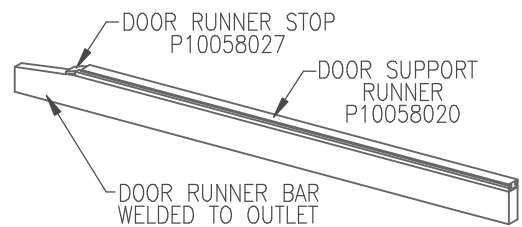

1200 EAST STATE STREET

GENEVA, IL 60134

30 x 30 AutoLok II Gate
MKE10200
Arrangement Dwg. M-85-59

OPERATING SHAFT - 1 1/4 SQ.
MKE10085

AUTOLOK II ASSEMBLY
MKE10358

OPERATING HANDLE W/CAM
MKE10080

1/2-20 UNF BOLT
P30000611
1/2-20 UNF ELASTIC STOP NUT
P30000615

SLIP PINION
MKE10129

LOCK SPRING
MKE10068

SIDE SEAL
MKE10065
END SEAL
MKE10066

DOOR RUNNER STOP
P10058027
DOOR SUPPORT
RUNNER
P10058020
DOOR RUNNER BAR
WELDED TO OUTLET

RACK
MKE10111

RACK WITH STOP
MKE10112