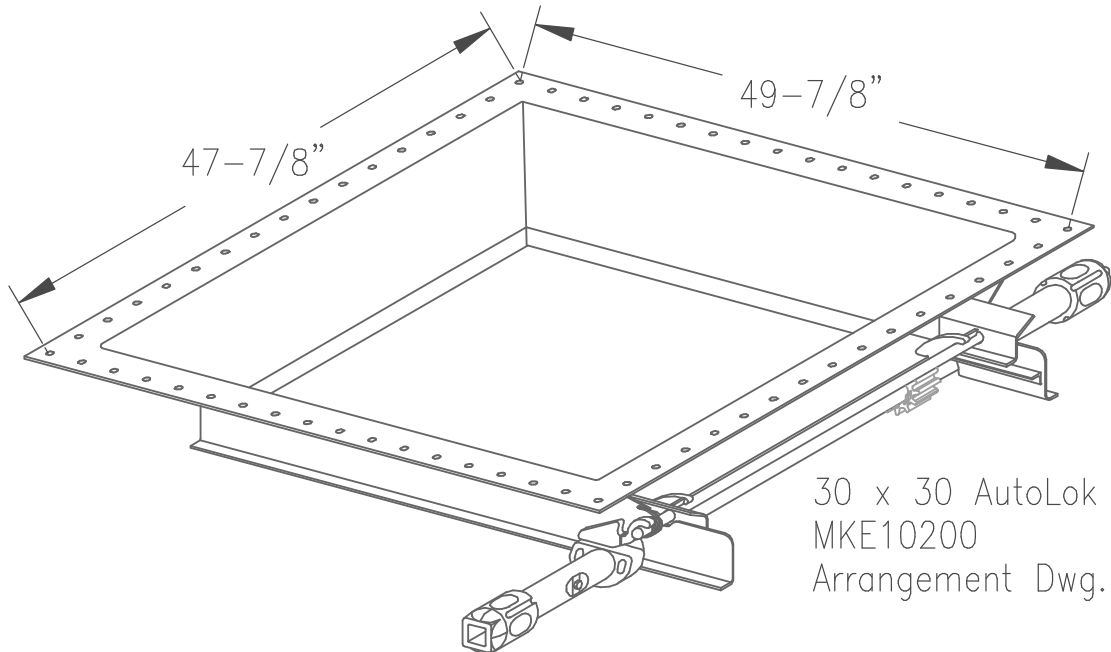

1200 EAST STATE STREET

GENEVA, IL 60134

30 x 30 AutoLok II Gate
MKE10200
Arrangement Dwg. M-85-59

OPERATING SHAFT - 1 1/4 SQ.
MKE10085

AUTOLOK II ASSEMBLY
MKE10358

OPERATING HANDLE W/CAM
MKE10080

1/2-20 UNF BOLT
P30000611
1/2-20 UNF ELASTIC STOP NUT
P30000615

SLIP PINION
MKE10129

LOCK SPRING
MKE10068

SIDE SEAL
MKE10065
END SEAL
MKE10066

DOOR RUNNER STOP
P10058027
DOOR SUPPORT
RUNNER
P10058020
DOOR RUNNER BAR
WELDED TO OUTLET

RACK
MKE10111

RACK WITH STOP
MKE10112