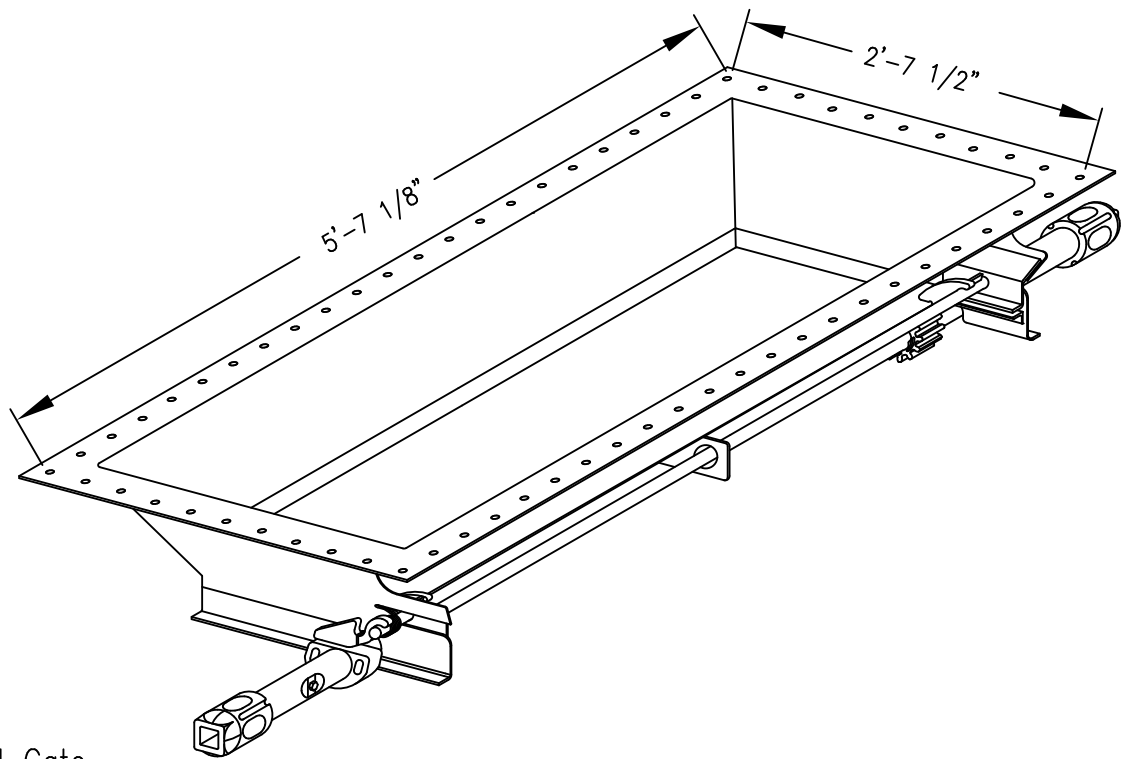

1200 EAST STATE STREET

GENEVA, IL 60134

13 x 42 AutoLok II Gate

MKE10181K (64 Holes with Brush Seals)

MKE10183K (64 Holes with Brush Seals and Bag Holder)

MKE10183D (64 Holes with Brush Seals, Bag Holder and False Hood)

Arrangement Drawing M-99-79

OPERATING HANDLE W/CAM
MKE10080

OPERATING SHAFT - 1 1/4 SQ.
MKE10119

1/2-20 UNF
BOLT
P30000611

1/2-20 UNF
ELASTIC STOP NUT
P30000615

SLIP PINION
MKE10129

SIDE SEAL
MKE10121

END SEAL
MKE10122