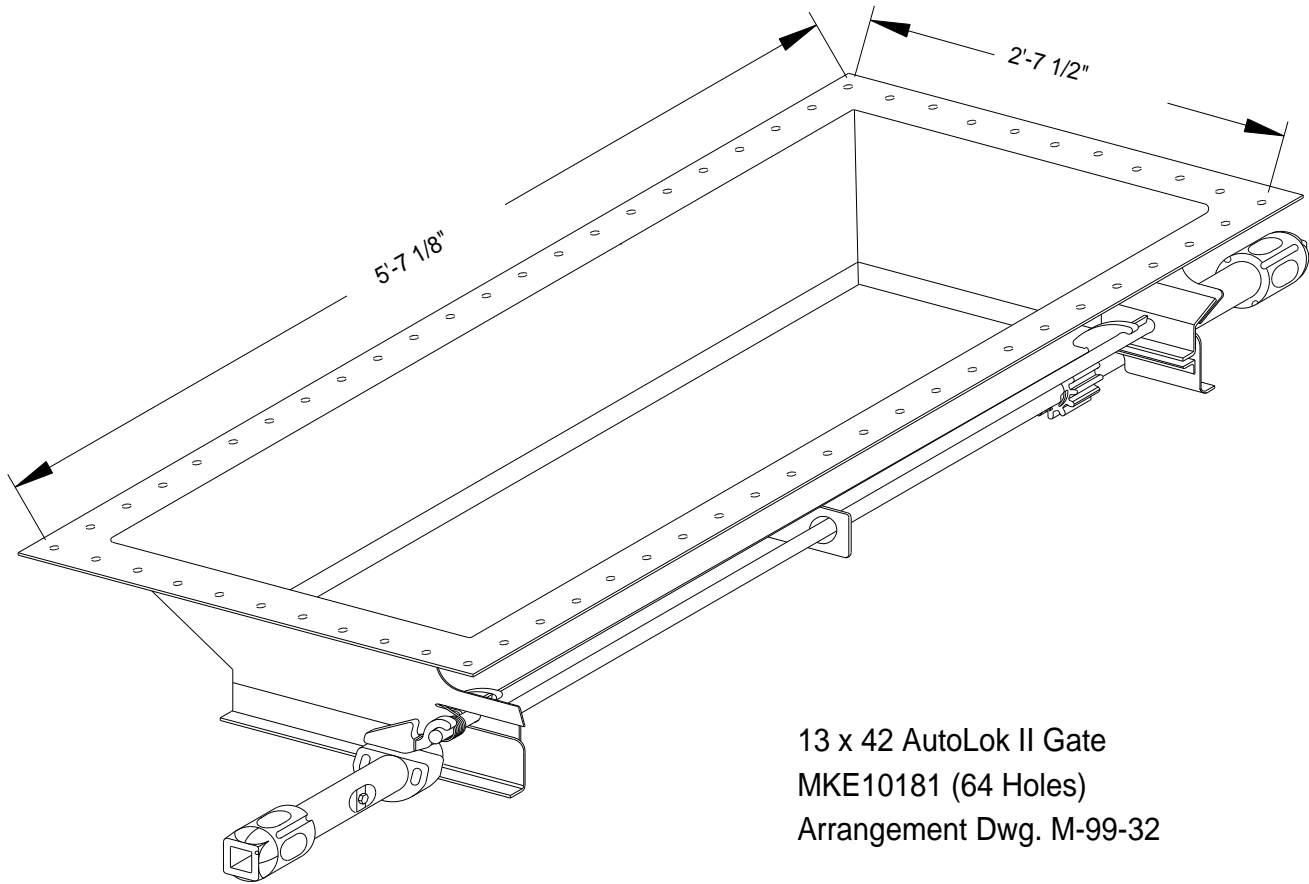

1200 EAST STATE STREET

GENEVA, IL 60134

13 x 42 AutoLok II Gate  
MKE10181 (64 Holes)  
Arrangement Dwg. M-99-32

LOCK SPRING  
MKE10068

RACK WITH STOP  
MKE10112