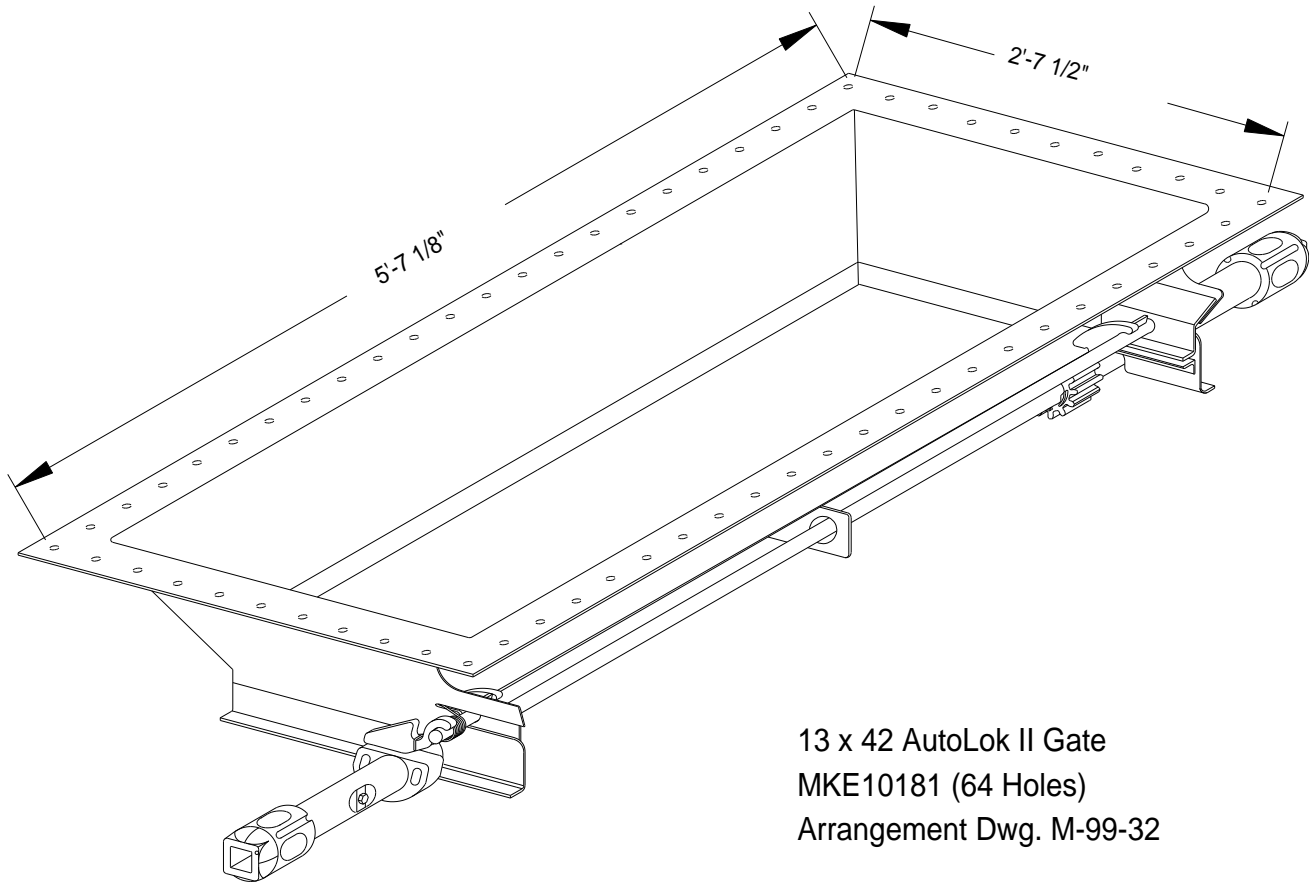

1200 EAST STATE STREET

GENEVA, IL 60134

13 x 42 AutoLok II Gate
MKE10181 (64 Holes)
Arrangement Dwg. M-99-32

OPERATING HANDLE W/CAM
MKE10080

1/2-20 UNF
BOLT
P30000611
1/2-20 UNF
ELASTIC STOP NUT
P30000615

SLIP PINION
MKE10129

SIDE SEAL
MKE10121
END SEAL
MKE10122

DOOR ASSEMBLY WITH RACKS
MKE10179

AUTOLOK II ASSEMBLY
MKE10356

LOCK SPRING
MKE10068

RACK WITH STOP
MKE10112

OPERATING SHAFT - 1 1/4 SQ.
MKE10119