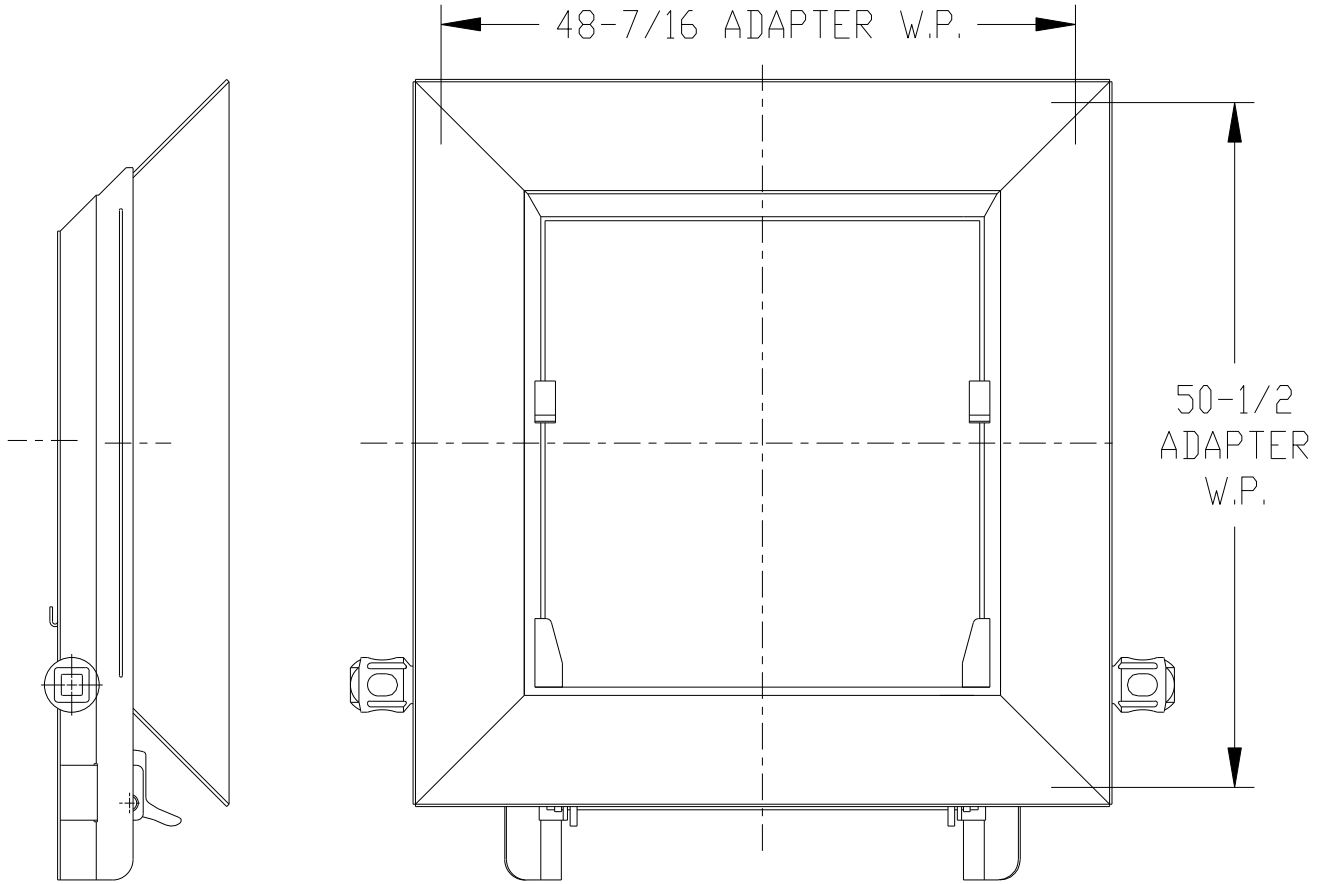

1200 EAST STATE STREET

GENEVA, IL 60134

24 x 30 SelfLOK
W/Adapter
MKE10160
Arrangement Dwg. 35-15

OPERATING HANDLE
MKE32644

PINION
MKE7029-1

OPERATING SHAFT - 1 1/4 SQ.
MKE7057

DOOR ASSEMBLY WITH RACKS
MKE8134

SELFLOK ASSEMBLY
MKE8663

RACK WITH LOCK SLIDE
MKE8030

RACK WITH STOP
MKE8029